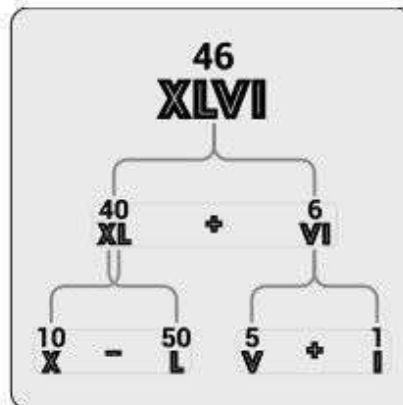

- I** Each Roman Numeral symbol has a decimal value you need to memorize.
- II** You start with zero and add each symbol's value to get a total.
- III** Read each symbol left-to-right, one at a time, adding its value to the total, but...
- IV** ...if the value of the current symbol is less than the symbol that follows it, subtract the current symbol's value from the next symbol's value and add that result to the total.